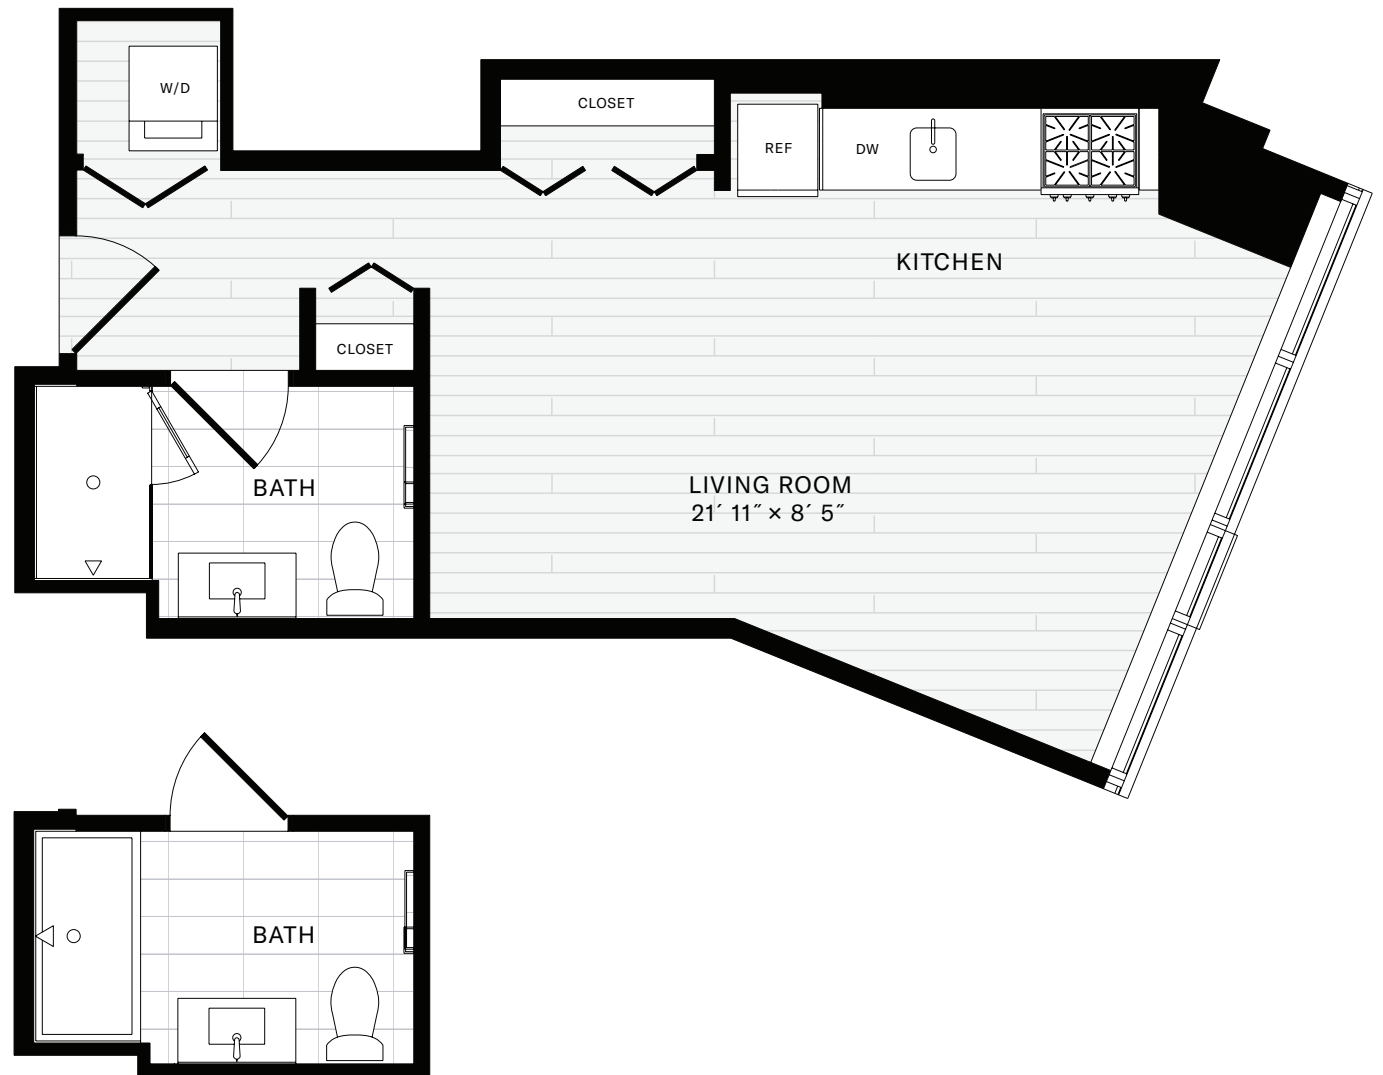

THE COOPER

SOUTHBANK

1A

STUDIO
1 BATH

SQUARE FEET

RESIDENCE

DATE AVAILABLE

RENT

720 S Wells St Chicago IL 60607
312.260.1022 thecoopersouthbank.com

^ N

Floor plans are artist's conception. Detail and dimensions may differ from actual plans. Created by Lendlease Managed by BOZZUTO & Co